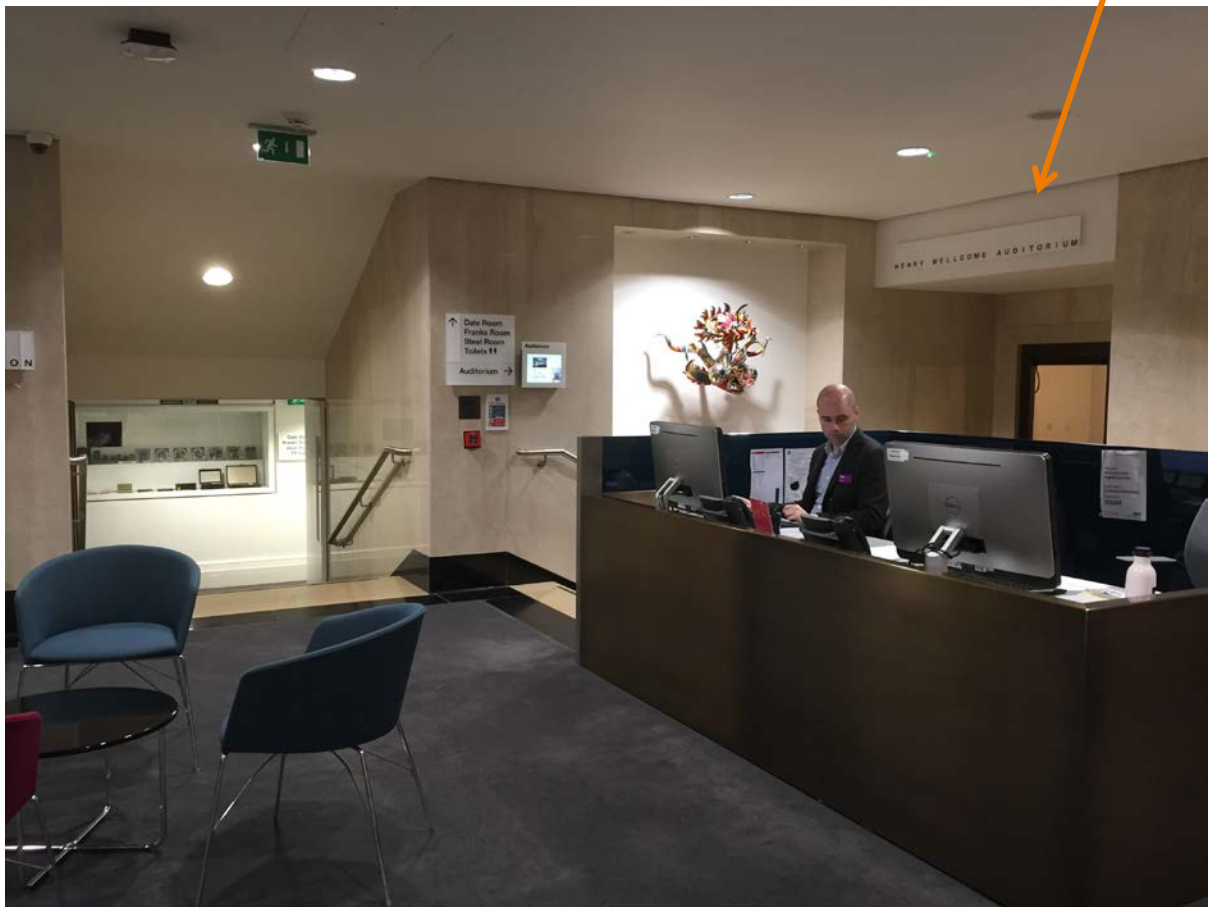

Travel up these escalators to the exit

At the top of the escalators turn left and follow signs that say 'Way out Euston Road'

These are the correct doors to exit, with signs 'Way out Euston Road'

Follow this path from Euston station, the building with the arrow on is the Wellcome Collection, where the event will take place

Walk straight across this pedestrian crossing

Turn left and walk across this crossing

You have arrived at the Wellcome Collection

Walk up these stairs

Follow signs for 'Auditorium', which will take you to the right down these stairs

Turn right to enter the Williams Lounge, where we will have a cloakroom and a breakout space

Cloakroom area

Breakout space

Turn left and then right down the stairs next to the reception area to reach the Henry Wellcome Auditorium, where the event will take place

Henry Wellcome Auditorium