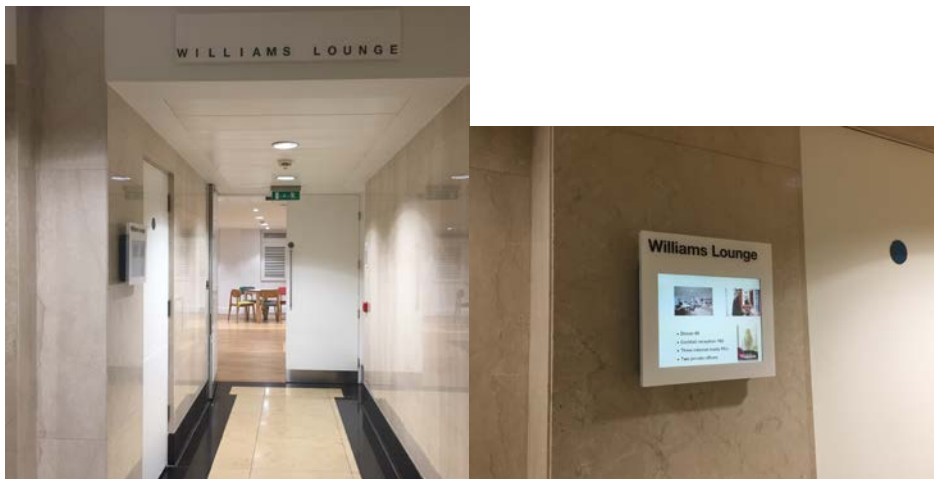

Visual story

Directions from **London Euston station NW1 2RT** to **Auditorium and Williams Lounge, Wellcome Collection, 183 Euston Road, London, NW1 2BE**

Follow signs that say 'Way out ->' with National Rail logo 

Travel up these escalators to the exit

At the top of the escalators turn left and follow signs that say 'Way out Euston Road'

These are the correct doors to exit, with signs 'Way out Euston Road'

Follow this path from Euston station, the building with the arrow on is the Wellcome Collection, where the event will take place

Walk straight across this pedestrian crossing

Turn left and walk across this crossing

You have arrived at the Wellcome Collection

Walk up these stairs

Follow signs for 'Auditorium', which will take you to the right down these stairs

Turn right to enter the Williams Lounge, where we will have a cloakroom and a breakout space

Cloakroom area

Breakout space

Turn left and then right down the stairs next to the reception area to reach the Henry Wellcome Auditorium, where the event will take place